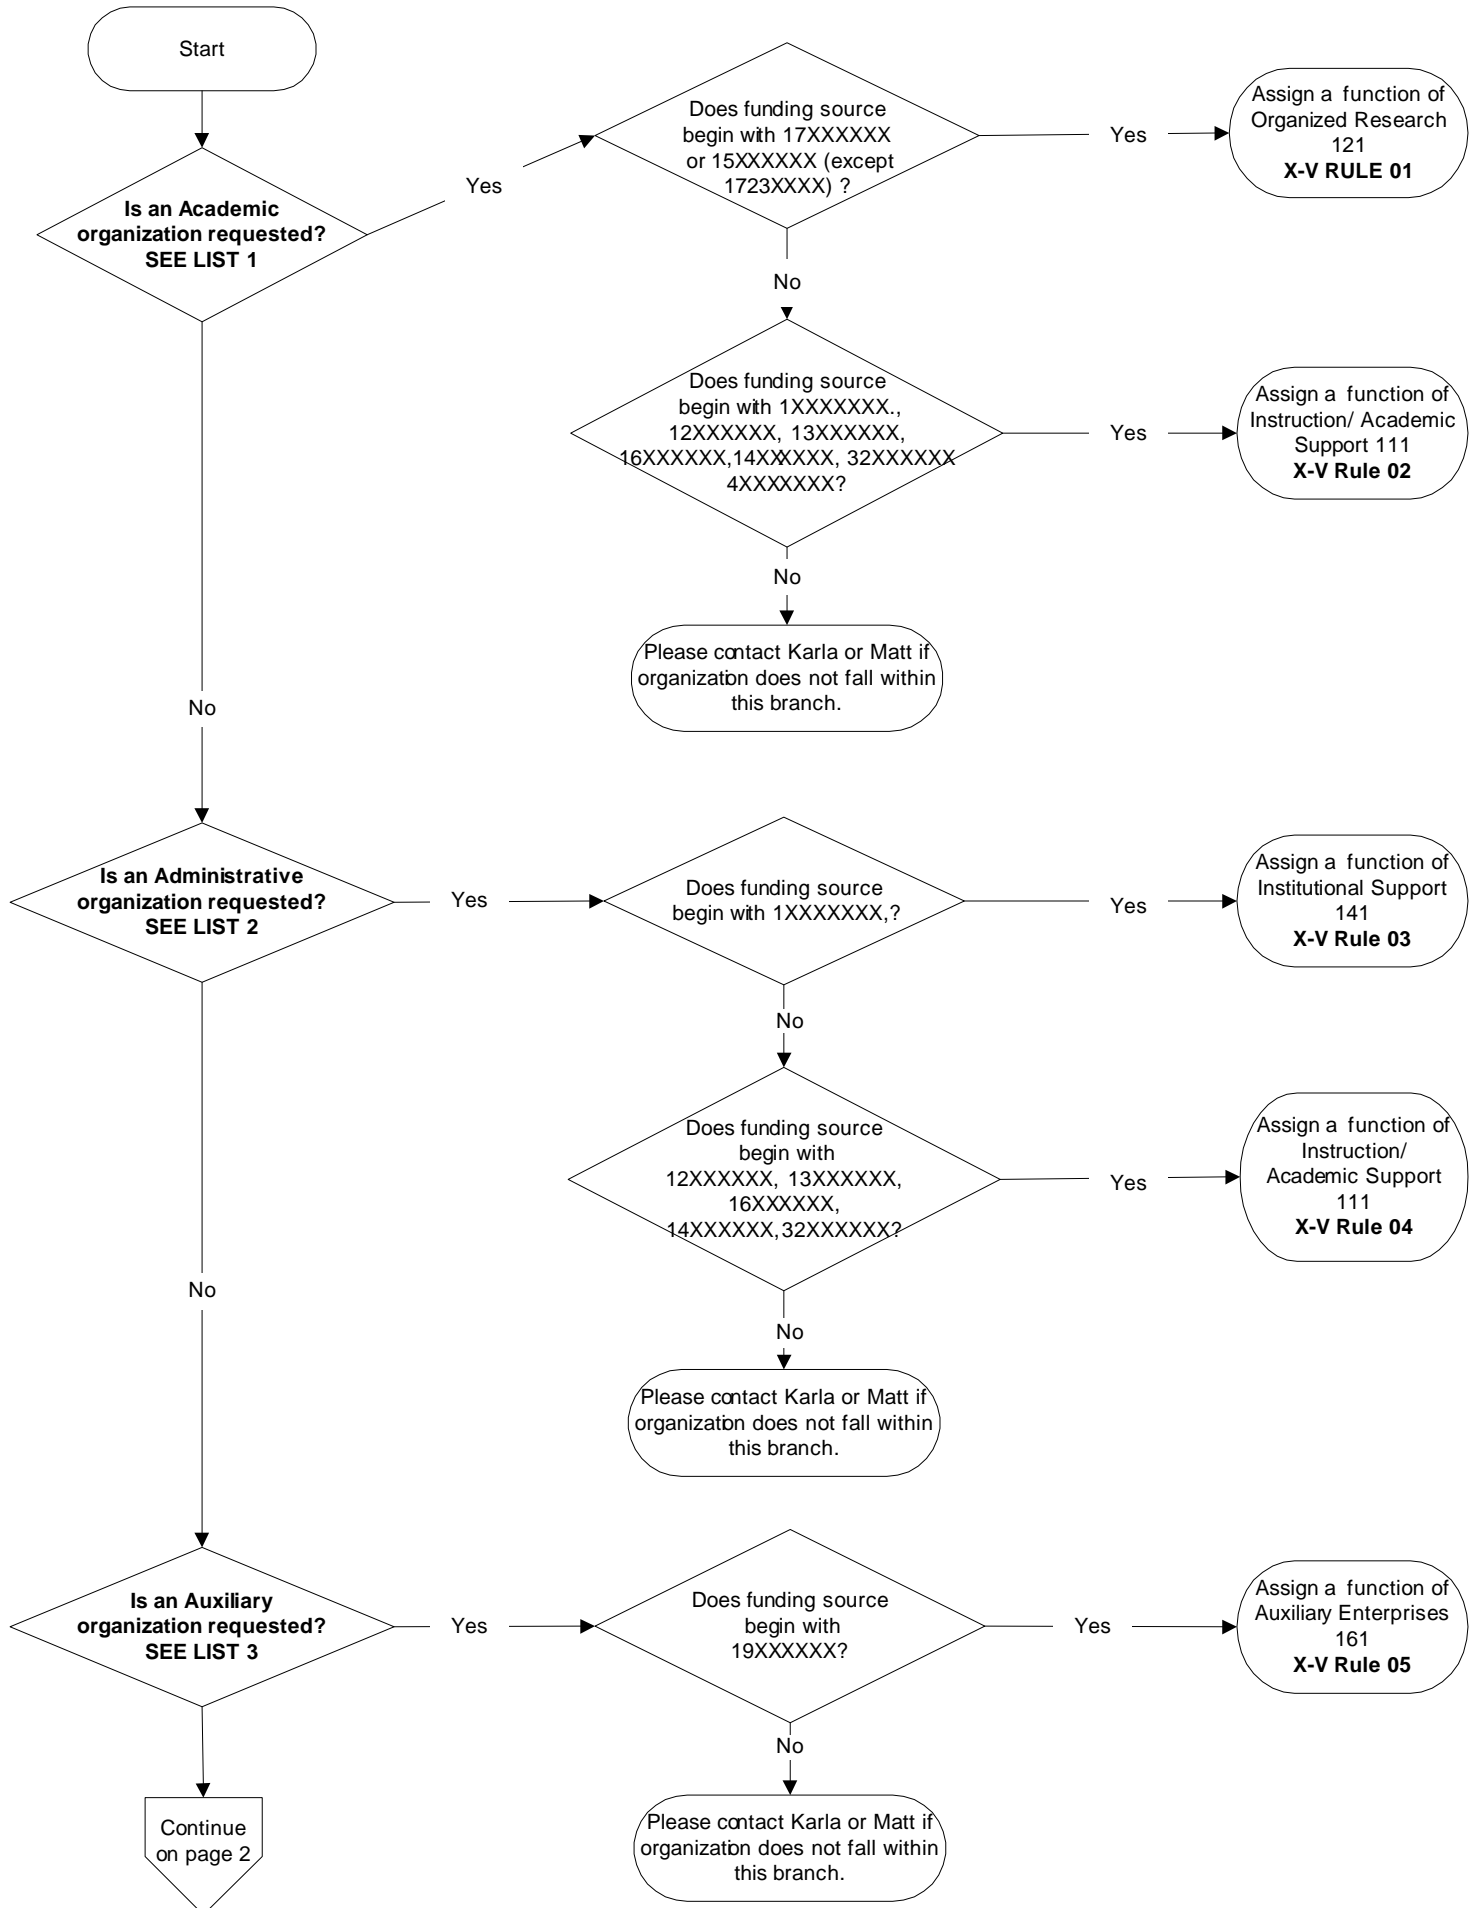

Function/Organization Assignment Decision Tree for PTA Set ups (Effective 10/01/03)

Function/Organization Assignment Decision Tree for PTA Set ups (Effective 10/01/03)

Continued from page 1

Function/Organization Assignment Decision Tree for PTA Set ups (Effective 10/01/03)